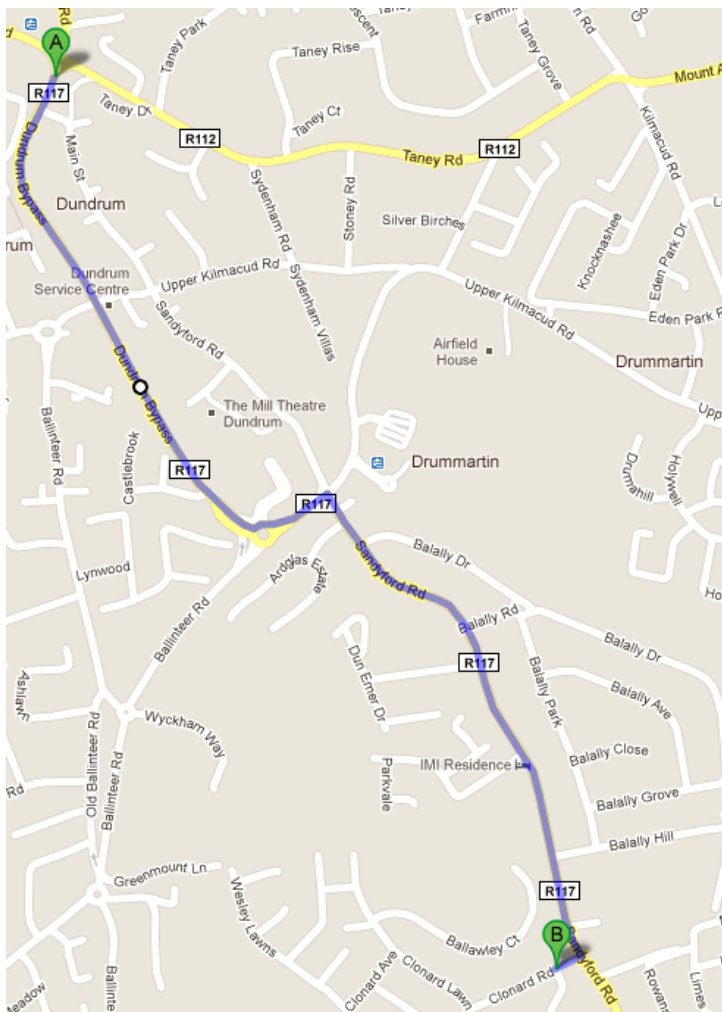

Address: IMI Business Campus
Sandyford Road
Dublin 16
Tel: +353 1 290222

M50, heading South

1. Head **northeast** on **M50** toward **Exit 13**
2. At junction **13**, exit toward **áth an Ghainimh/Sandyford/Dún Droma/Dundrum/R113**
3. At the roundabout, take the **3rd** exit onto **College Park Way** heading to **áth an Ghainimh/Sandyford/M50**
4. At the roundabout, take the **1st** exit toward **Dún Droma/Dundrum**
5. Turn left onto **Blackthorn Drive**
6. Take the 3rd right onto **Sandyford Rd**
7. Take the 1st left onto **Clonard Rd**
The IMI will be on your left.

Address: IMI Business Campus
Sandyford Road
Dublin 16
Tel: +353 1 2902222

M50, Heading North

1. Head **northwest** on **M50** toward **Exit 13**
2. At junction **13**, exit toward **áth an Ghainimh/Sandyford/Dún Droma/Dundrum/R113**
3. At the roundabout, take the **3rd** exit toward **Dún Droma/Dundrum**
4. Turn left onto **Blackthorn Drive**
5. Take the 3rd right onto **Sandyford Rd**
6. Take the 1st left onto **Clonard Rd**
The IMI will be on your left.

Address: IMI Business Campus
Sandyford Road
Dublin 16
Tel: +353 1 2902222

From Dundrum crossroads

1. Head **south** on **Dundrum Bypass** toward **Main St**
 2. At the roundabout, take the **2nd** exit onto **Ballinteer Rd**
 3. At the roundabout, take the **3rd** exit toward **Dún Droma/Dundrum**
 4. Turn right onto **Sandyford Rd**
 5. Turn right onto **Clonard Rd**
- The IMI will be on your left.**