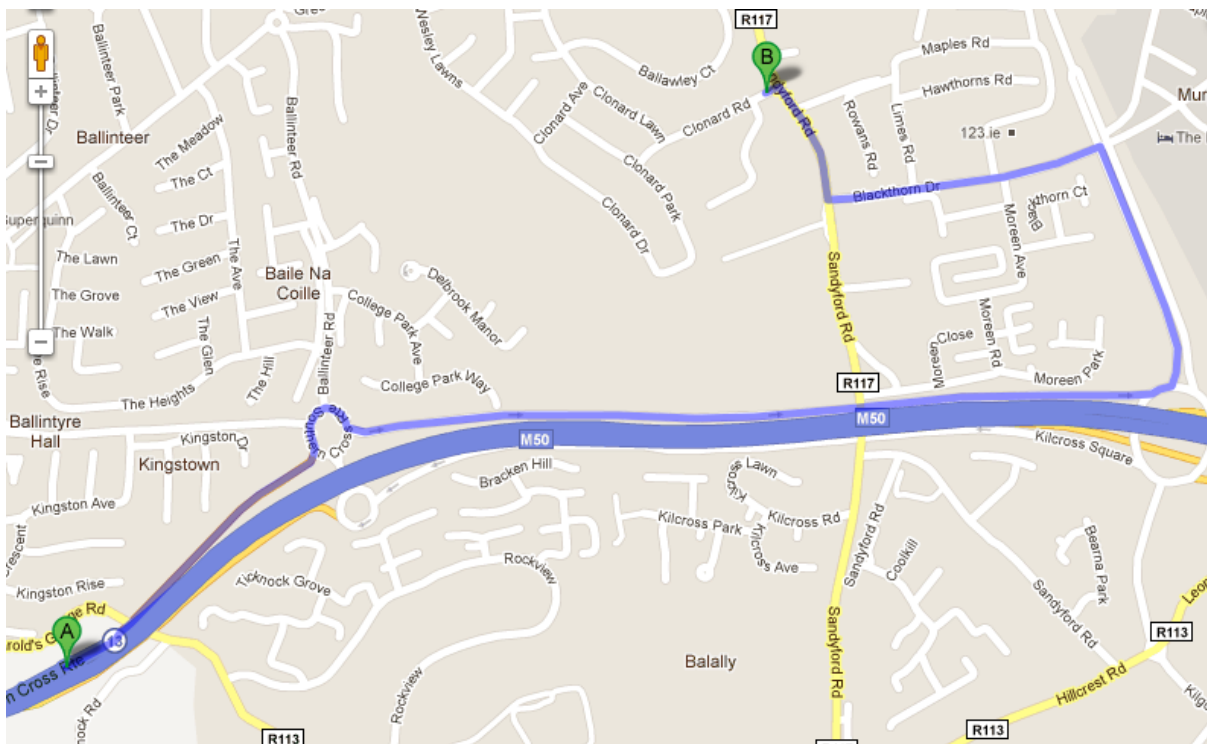

Address: IMI Business Campus
Sandyford Road
Dublin 16
Tel: +353 1 290222

M50, heading South

1. Head **northeast** on **M50** toward **Exit 13**
2. At junction **13**, exit toward **áth an Ghainimh/Sandyford/Dún Droma/Dundrum/R113**
3. At the roundabout, take the **3rd** exit onto **College Park Way** heading to **áth an Ghainimh/Sandyford/M50**
4. At the roundabout, take the **1st** exit toward **Dún Droma/Dundrum**
5. Turn left onto **Blackthorn Drive**
6. Take the 3rd right onto **Sandyford Rd**
7. Take the 1st left onto **Clonard Rd**
The IMI will be on your left.

Address: IMI Business Campus
Sandyford Road
Dublin 16
Tel: +353 1 2902222

M50, Heading North

1. Head **northwest** on **M50** toward **Exit 13**
2. At junction **13**, exit toward **áth an Ghainimh/Sandyford/Dún Droma/Dundrum/R113**
3. At the roundabout, take the **3rd** exit toward **Dún Droma/Dundrum**
4. Turn left onto **Blackthorn Drive**
5. Take the 3rd right onto **Sandyford Rd**
6. Take the 1st left onto **Clonard Rd**
The IMI will be on your left.

Address: IMI Business Campus
Sandyford Road
Dublin 16
Tel: +353 1 2902222

From Dundrum crossroads

1. Head **south** on **Dundrum Bypass** toward **Main St**
 2. At the roundabout, take the **2nd** exit onto **Ballinteer Rd**
 3. At the roundabout, take the **3rd** exit toward **Dún Droma/Dundrum**
 4. Turn right onto **Sandyford Rd**
 5. Turn right onto **Clonard Rd**
- The IMI will be on your left.**