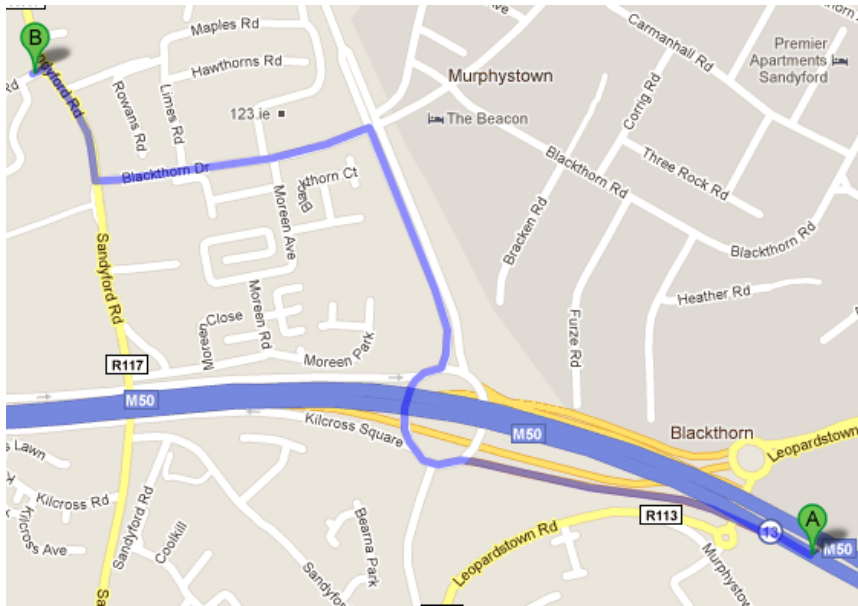

Address: IMI Business Campus
Sandyford Road
Dublin 16
Tel: +353 1 290222

M50, heading South

1. Head **northeast** on **M50** toward **Exit 13**
2. At junction **13**, exit toward **áth an Ghainimh/Sandyford/Dún Droma/Dundrum/R113**
3. At the roundabout, take the **3rd** exit onto **College Park Way** heading to **áth an Ghainimh/Sandyford/M50**
4. At the roundabout, take the **1st** exit toward **Dún Droma/Dundrum**
5. Turn left onto **Blackthorn Drive**
6. Take the 3rd right onto **Sandyford Rd**
7. Take the 1st left onto **Clonard Rd**
The IMI will be on your left.

Address: IMI Business Campus
Sandyford Road
Dublin 16
Tel: +353 1 2902222

M50, Heading North

1. Head **northwest** on **M50** toward **Exit 13**
2. At junction **13**, exit toward **áth an Ghainimh/Sandyford/Dún Droma/Dundrum/R113**
3. At the roundabout, take the **3rd** exit toward **Dún Droma/Dundrum**
4. Turn left onto **Blackthorn Drive**
5. Take the 3rd right onto **Sandyford Rd**
6. Take the 1st left onto **Clonard Rd**
The IMI will be on your left.

Address: IMI Business Campus
Sandyford Road
Dublin 16
Tel: +353 1 2902222

From Dundrum crossroads

1. Head **south** on **Dundrum Bypass** toward **Main St**
 2. At the roundabout, take the **2nd** exit onto **Ballinteer Rd**
 3. At the roundabout, take the **3rd** exit toward **Dún Droma/Dundrum**
 4. Turn right onto **Sandyford Rd**
 5. Turn right onto **Clonard Rd**
- The IMI will be on your left.**